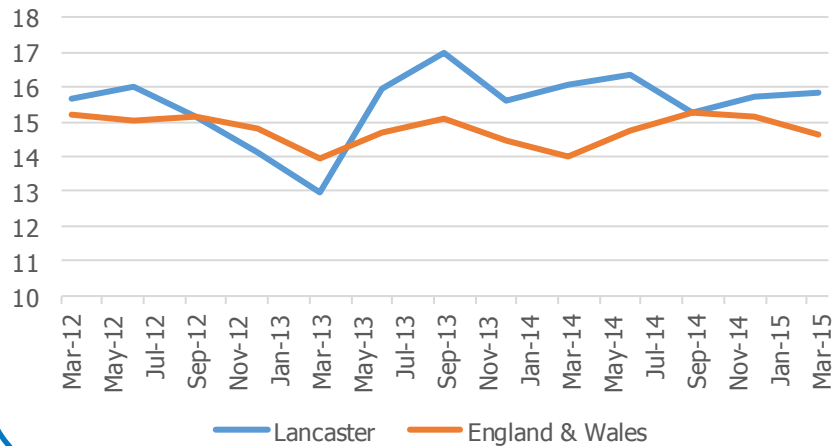

### Crime Rate 2012 - 2015

offences per 1,000 population

### Community Safety Priorities:

- Anti-Social Behaviour
- Domestic Abuse
- Road Safety
- Child Sexual Exploitation
- Counter-Terrorism
- Hate Crime

(source: [Safer Lancashire](#))

Crime figures in Lancashire can be viewed by **postcode**, **ward** or **electoral division**, or compared with other similar areas using the **Safer Lancashire statistical tool**

### Victim-Based Crime 2014/15

offences per 1,000 population