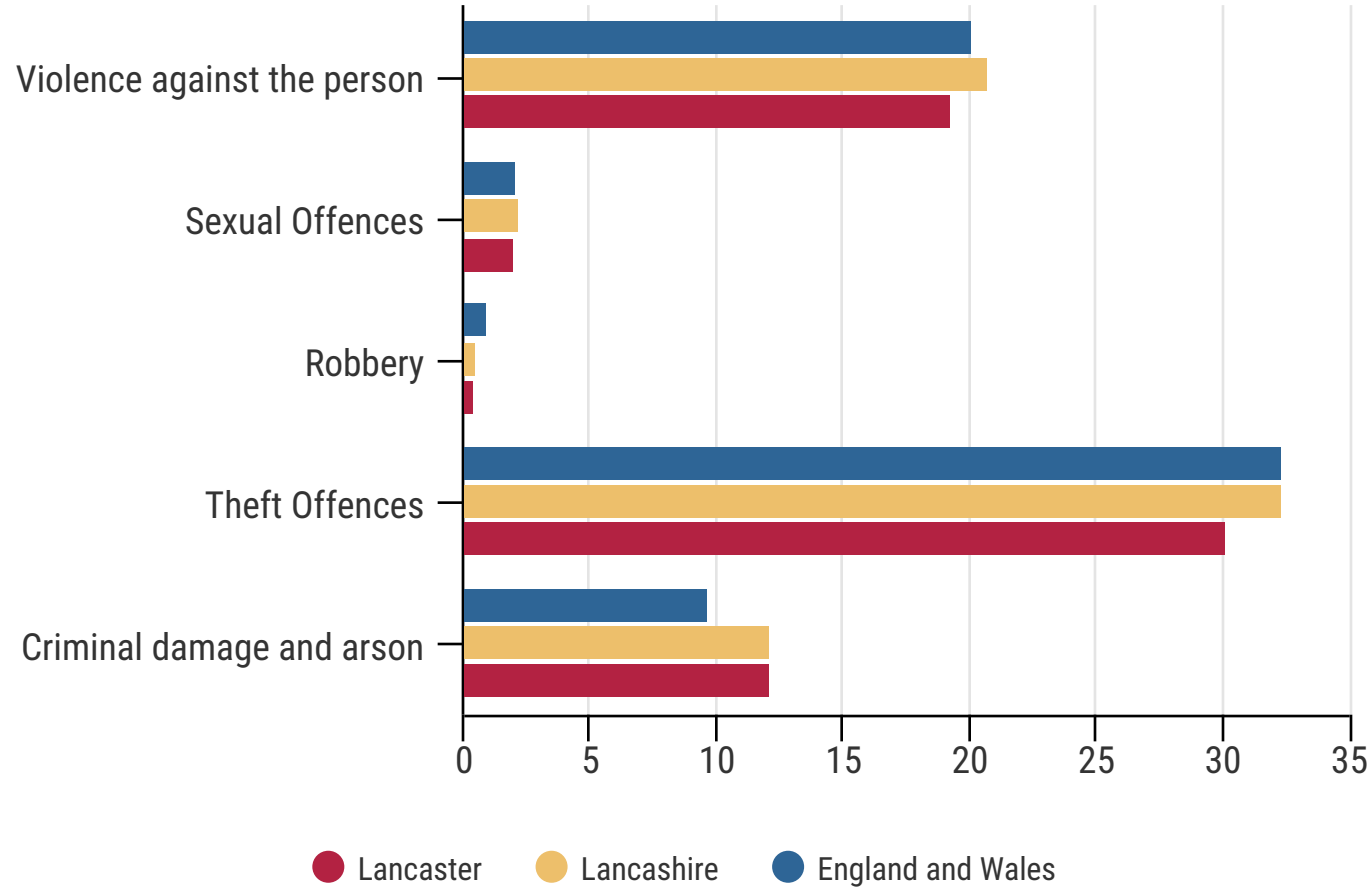

Victim-Based Crime 2016/17
offences per 1000 population

Community Safety Priorities

- Anti-Social Behaviour
- Domestic Abuse
- Road Safety
- Child Sexual Exploitation
- Counter-Terrorism
- Hate Crime

Source: [Safer Lancashire](#)

Crime Rate 2012-2015
offences per 1000 population

Crime figures in Lancashire can be viewed by **postcode, ward or electoral division**, or compared with other similar areas using the **Safer Lancashire statistical tool**

Source: [Safer Lancashire](#)