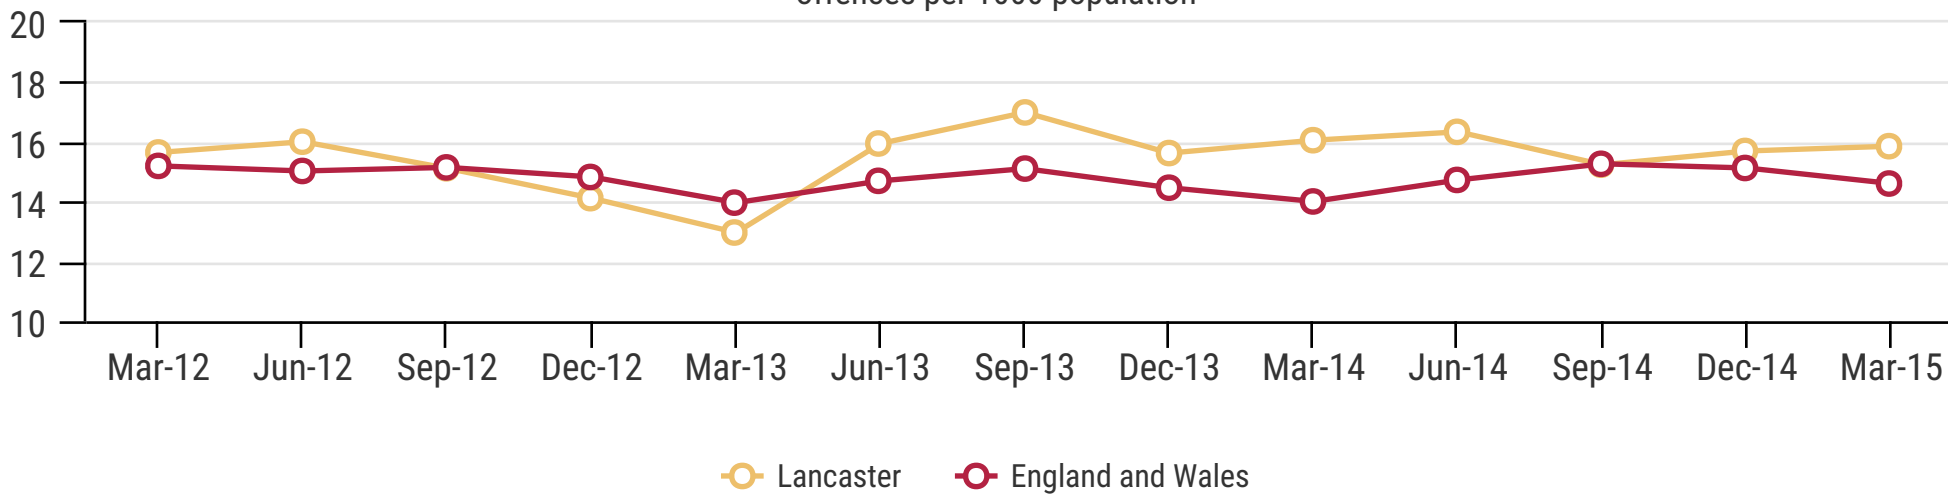

Victim-Based Crime 2016/17
offences per 1000 population

Community Safety Priorities

- Anti-Social Behaviour
- Domestic Abuse
- Road Safety
- Child Sexual Exploitation
- Counter-Terrorism
- Hate Crime

Source: [Safer Lancashire](#)

Crime Rate 2012-2015
offences per 1000 population

Crime figures in Lancashire can be viewed by **postcode, ward or electoral division**, or compared with other similar areas using the **Safer Lancashire statistical tool**