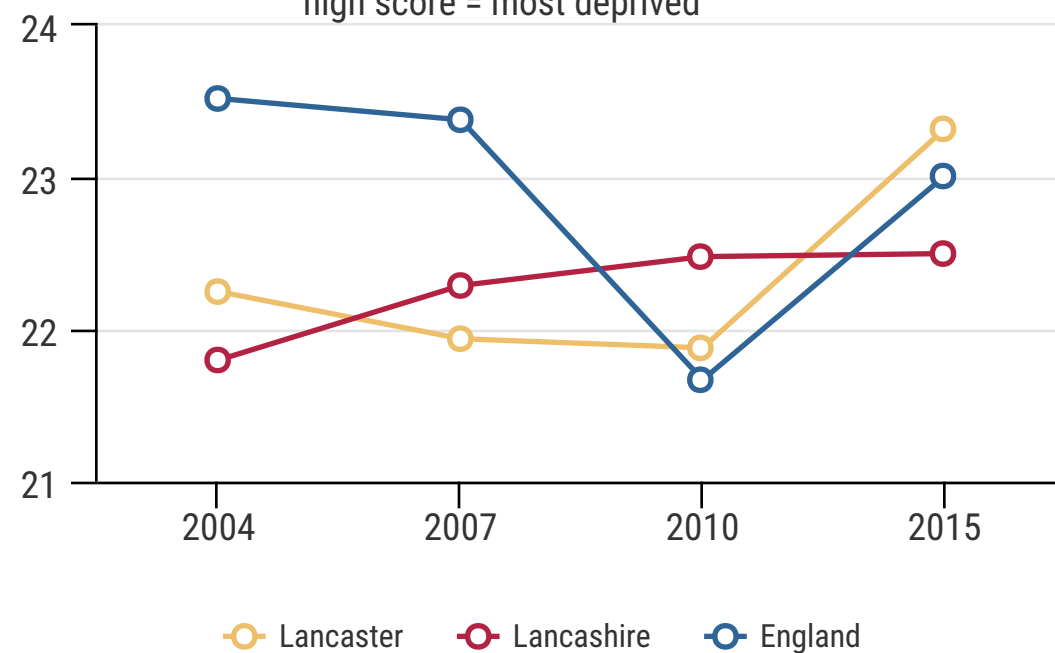

Deprivation

Indices of Deprivation 2004 - 2015
high score = most deprived

The 2015 English Indices of Deprivation showed Lancaster as the **125th most deprived** district out of 326 in England

Source: [Indices of Deprivation](#)

Determined by energy efficiency status of the **property, cost of energy and household income**

Source: [District Profile](#)

Fuel Poor %