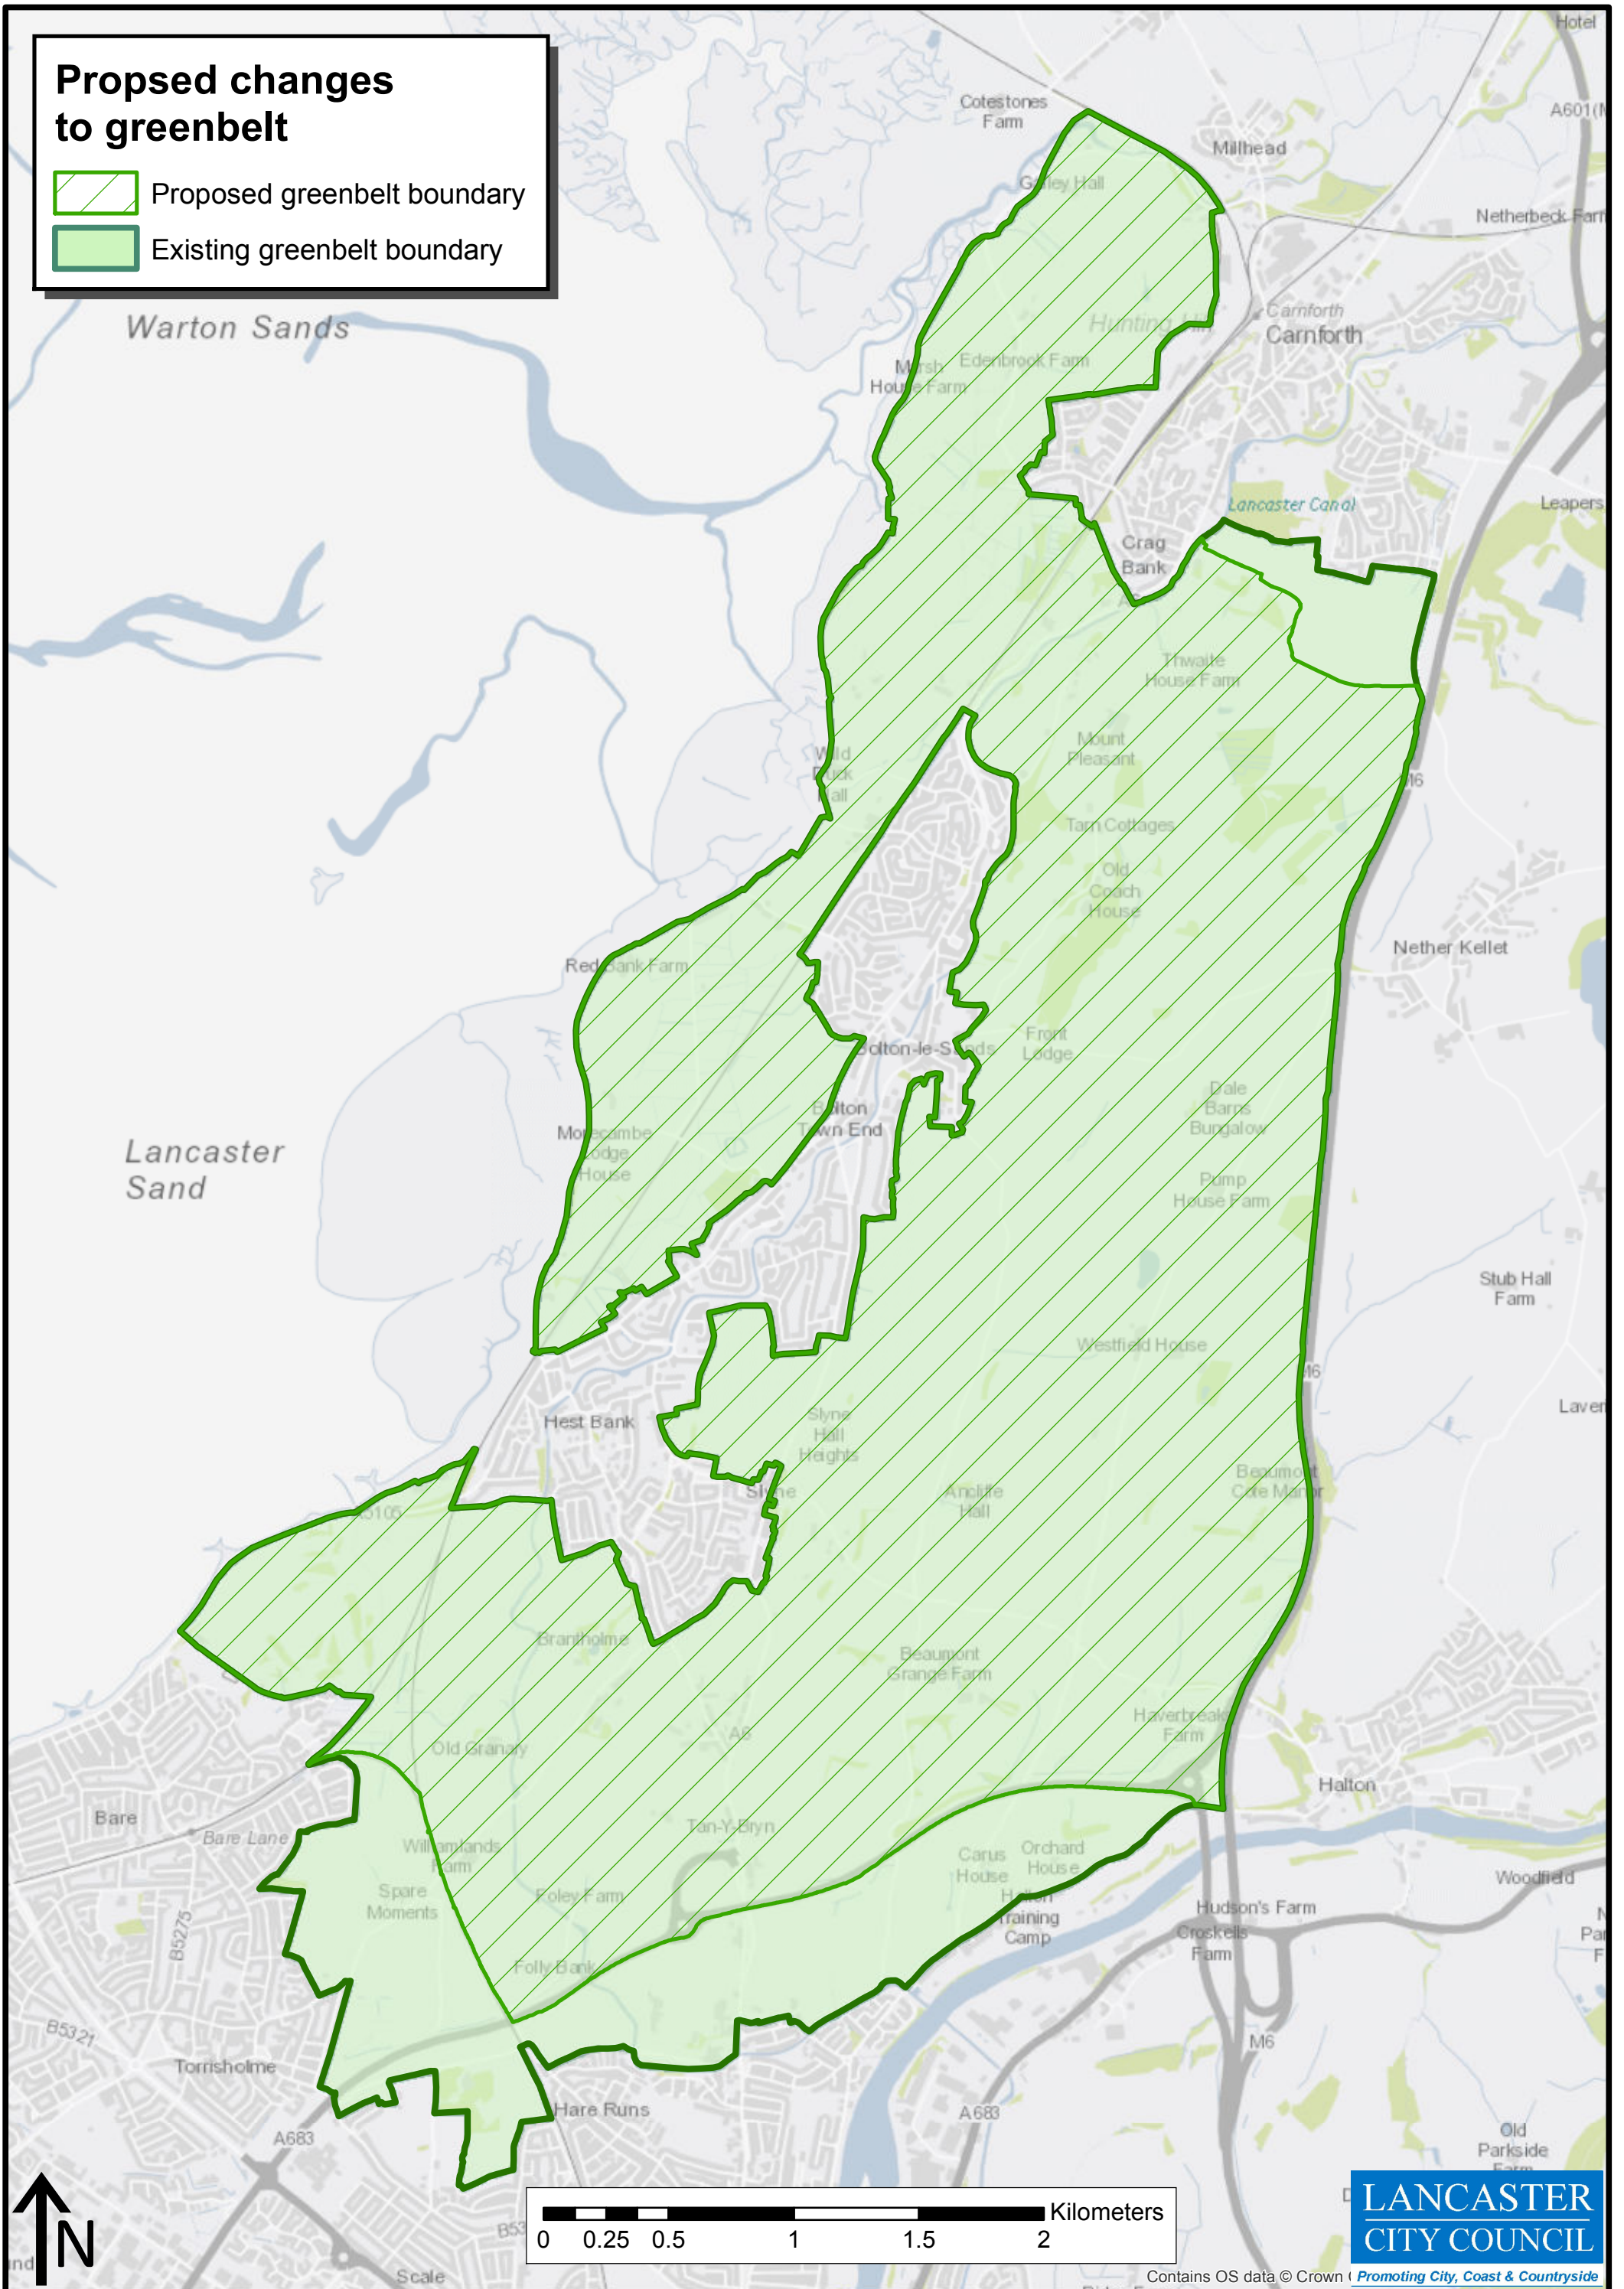

Proposed changes to greenbelt

-  Proposed greenbelt boundary
-  Existing greenbelt boundary

LANCASTER
CITY COUNCIL

Contains OS data © Crown Promoting City, Coast & Countryside