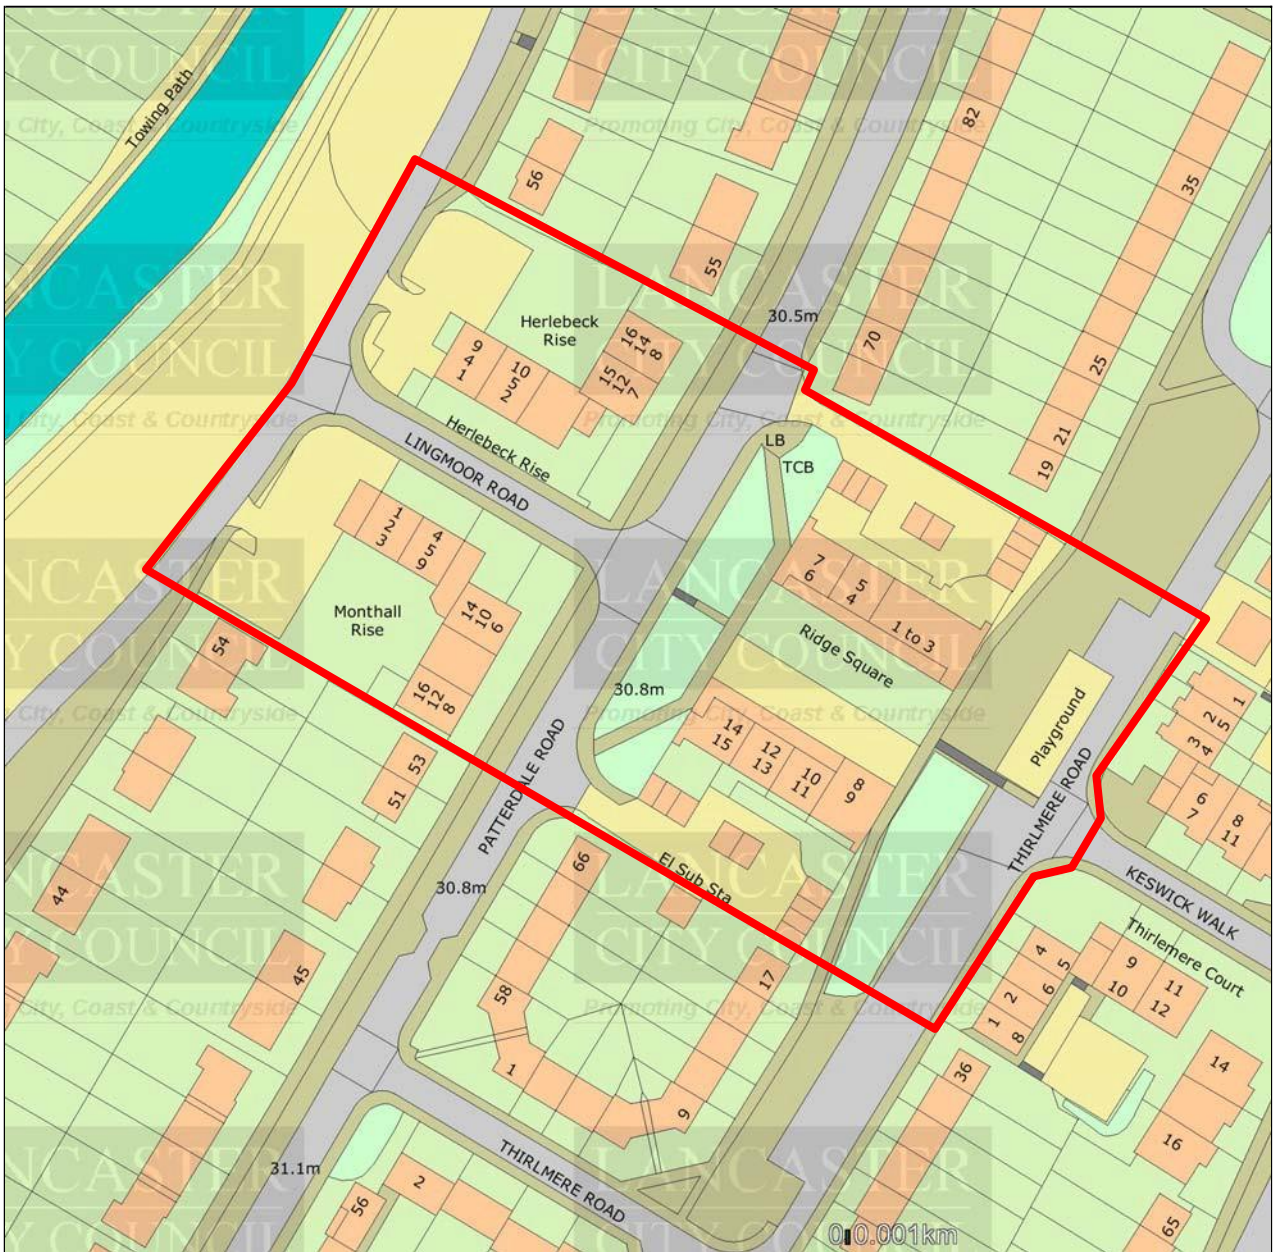

Schedule 1

RIDGE SQUARE

PUBLIC SPACES PROTECTION ORDER 2015

Legend

OS MasterMap Annotation

— Designated Area

© Crown copyright and database rights 2011. Ordnance Survey 100025403

Map Information

Scale: 1: 1250

Date: 11.12.2014