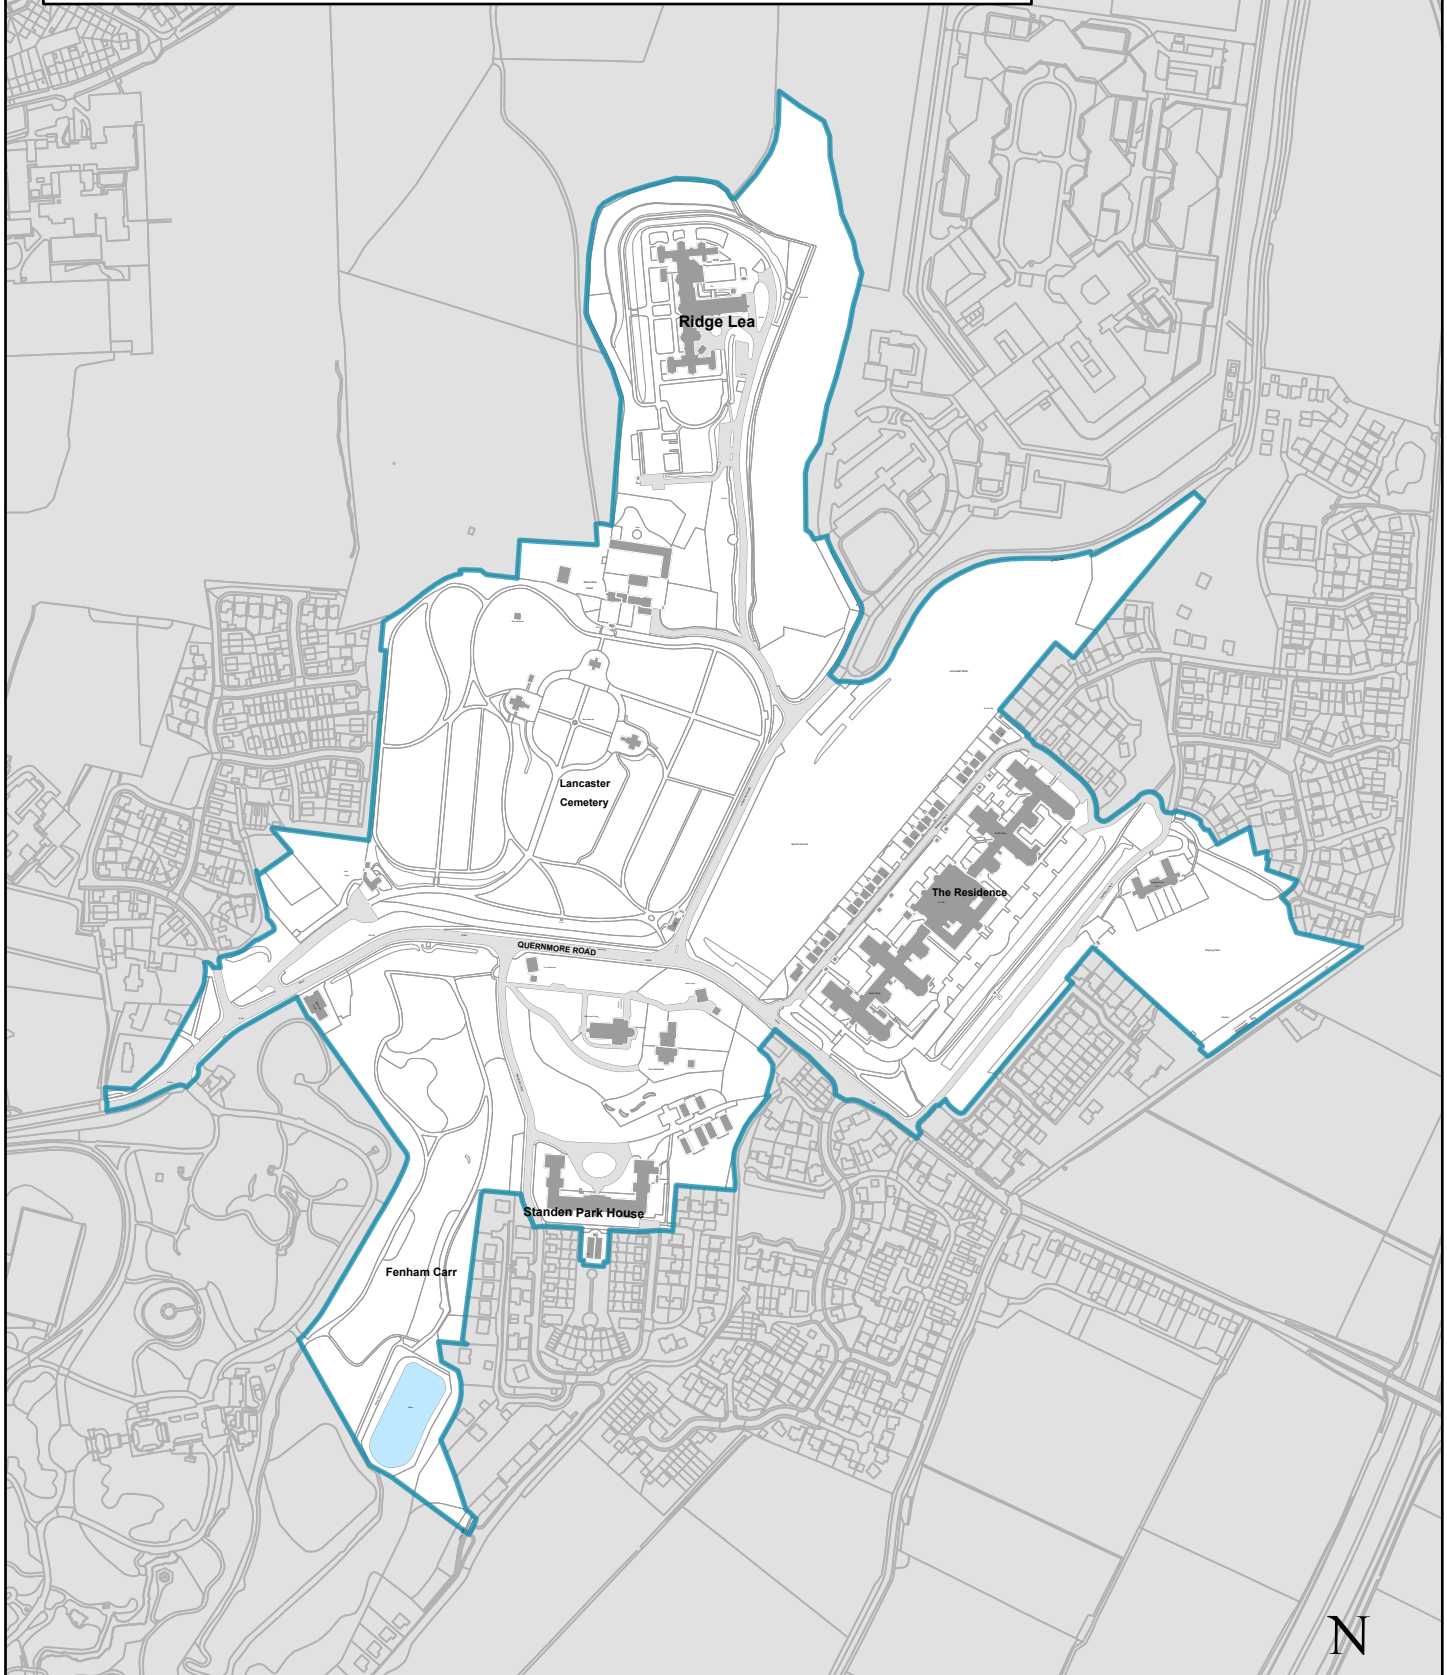

Lancaster Moor Conservation Area

Designated 7 January 2022

Legend

 Conservation Area Boundary