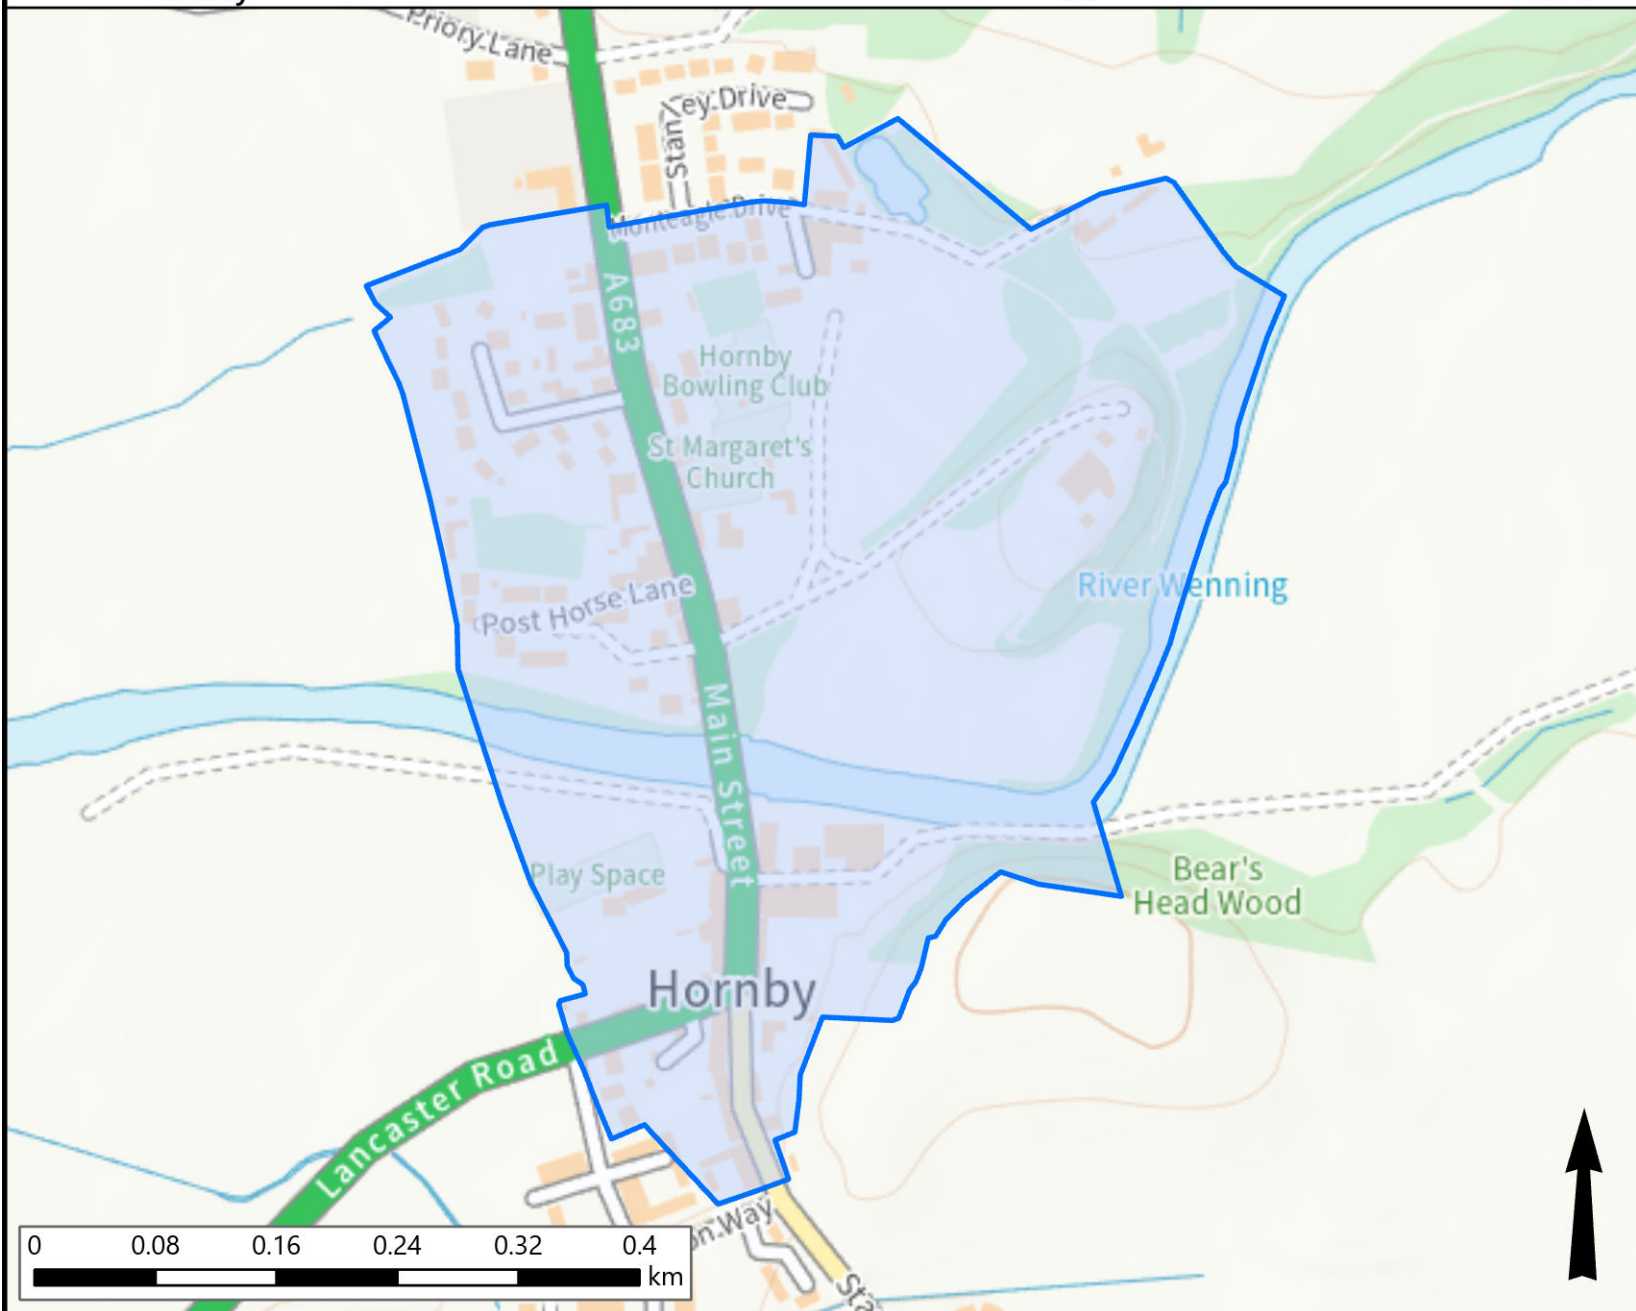

Conservation Area Name	Area (ha)	Designation Date
Hornby	26	1973

- ### Legend
- Conservation Areas
 - Lancaster District Boundary

© Crown copyright and database rights 2023 Ordnance Survey 100025403.
 Scale: 1:5,000, if printed on A4
 Date Printed: 17/01/2023