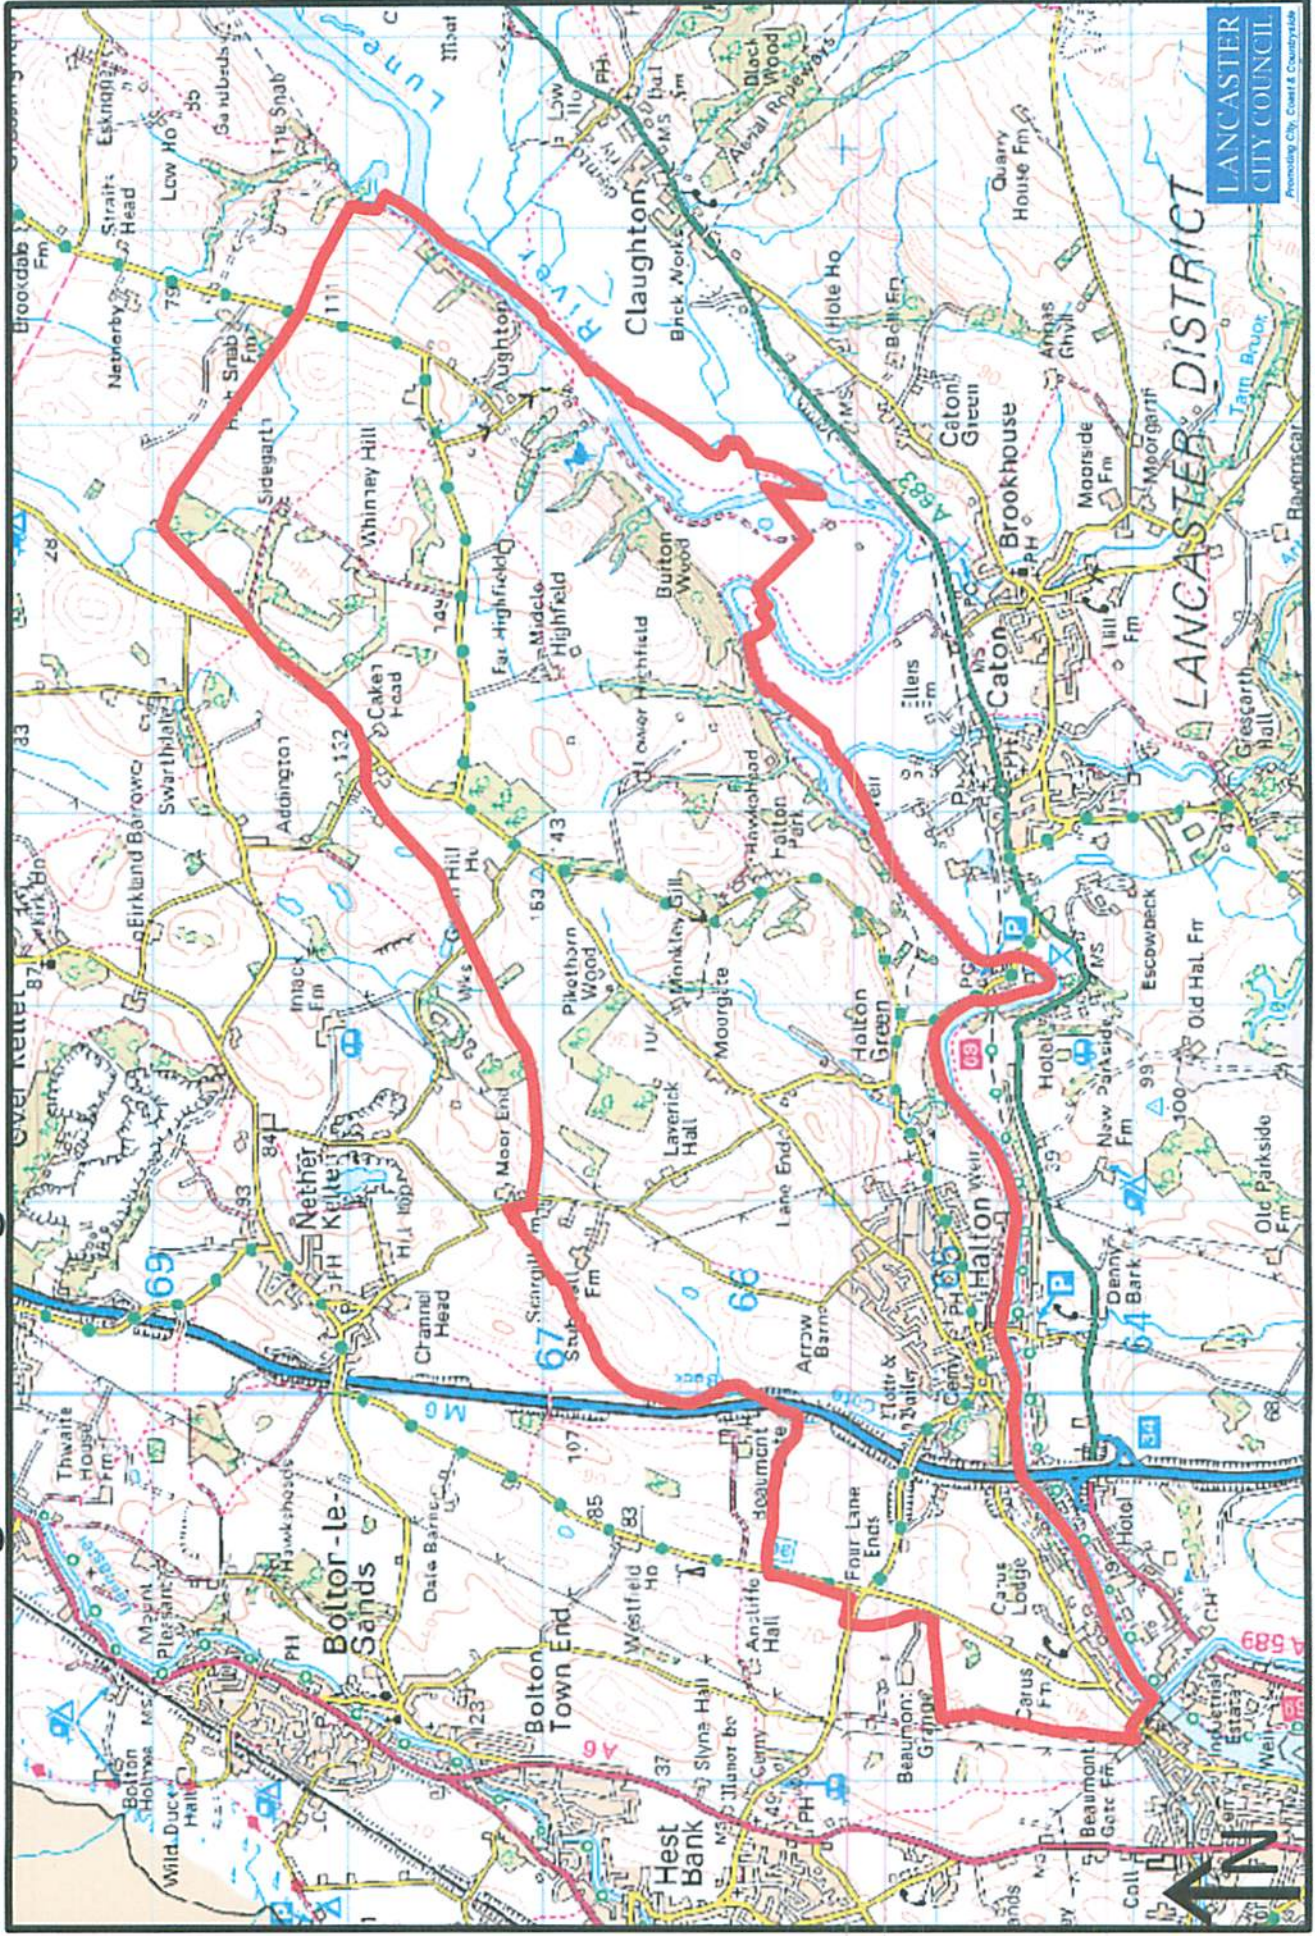

Halton-with-Aughton CP Neighbourhood Area

LANCASTER
CITY COUNCIL
Promoting City, Coast & Countryside